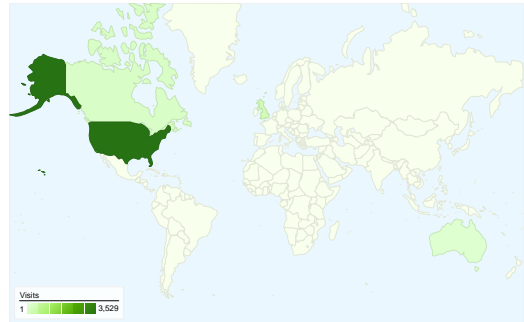

Visitors
3,974

Map Overlay world

Traffic Sources Overview

- **Search Engines**
3,329.00 (72.57%)
- **Direct Traffic**
952.00 (20.75%)
- **Referring Sites**
306.00 (6.67%)

Content Overview

Pages	Pageviews	% Pageviews
/	1,699	20.93%
/content/218649-earthquake-	281	3.46%
/content/218834-vanessa-	224	2.76%
/content/218678-gm-wind-	198	2.44%
/content/98-nsbnewsnet-online-	143	1.76%

Top Traffic Sources

Sources	Visits	% visits	Keywords	Visits	% visits
google (organic)	3,123	68.08%	vanessa george	167	5.02%
(direct) ((none))	952	20.75%	earthquake in indonesia	97	2.91%
news.google.com (referral)	91	1.98%	empire state building	96	2.88%
google (cpc)	64	1.40%	letterman blackmail	83	2.49%
aol (organic)	52	1.13%	(not set)	73	2.19%

4,587 visits came from 86 countries/territories

Site Usage

Country/Territory	Visits	Pages/Visit	Avg. Time on Site	% New Visits	Bounce Rate
Visits 4,587 % of Site Total: 100.00%	Pages/Visit 1.77 Site Avg: 1.77 (0.00%)	Avg. Time on Site 00:01:32 Site Avg: 00:01:32 (0.00%)	% New Visits 79.73% Site Avg: 79.66% (0.08%)	Bounce Rate 71.48% Site Avg: 71.48% (0.00%)	
United States	3,529	1.92	00:01:49	76.03%	69.20%
United Kingdom	299	1.18	00:00:31	98.33%	80.94%
Canada	149	1.20	00:00:21	98.66%	86.58%
(not set)	102	2.39	00:01:52	34.31%	46.08%
Australia	58	1.19	00:00:29	100.00%	74.14%
India	55	1.09	00:00:12	100.00%	85.45%
Ireland	22	1.09	00:00:20	100.00%	77.27%
Singapore	21	1.00	00:00:15	100.00%	85.71%
France	19	1.05	00:00:05	100.00%	84.21%

New Zealand	18	1.11	00:00:19	100.00%	61.11%
					1 - 10 of 86

Pages on this site were viewed a total of 8,119 times

8,119 Pageviews

6,419 Unique Views

71.50% Bounce Rate

Top Content

Pages	Pageviews	% Pageviews
/	1,699	20.93%
/content/218649-earthquake-rocks-indonesia-voice-america	281	3.46%
/content/218834-vanessa-george-abuse-case-angela-allen-	224	2.76%
/content/218678-gm-wind-down-saturn-brand-dealerships-	198	2.44%
/content/98-nsbnewsnet-online-newspaper-new-smyrna-beach-	143	1.76%