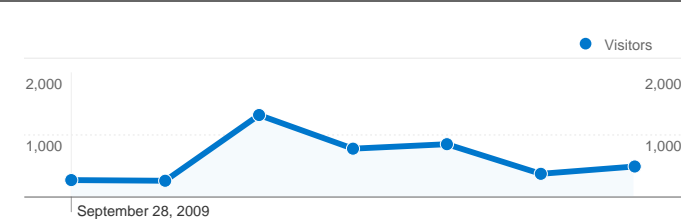

Site Usage

4,587 Visits

71.48% Bounce Rate

8,119 Pageviews

00:01:32 Avg. Time on Site

1.77 Pages/Visit

79.66% % New Visits

Visitors Overview

3,974 people visited this site

4,587 Visits

3,974 Absolute Unique Visitors

8,119 Pageviews

1.77 Average Pageviews

00:01:32 Time on Site

71.48% Bounce Rate

79.66% New Visits

4,587 visits came from 86 countries/territories

Site Usage

Country/Territory	Visits	Pages/Visit	Avg. Time on Site	% New Visits	Bounce Rate
Visits 4,587 % of Site Total: 100.00%	Pages/Visit 1.77 Site Avg: 1.77 (0.00%)	Avg. Time on Site 00:01:32 Site Avg: 00:01:32 (0.00%)	% New Visits 79.73% Site Avg: 79.66% (0.08%)	Bounce Rate 71.48% Site Avg: 71.48% (0.00%)	
United States	3,529	1.92	00:01:49	76.03%	69.20%
United Kingdom	299	1.18	00:00:31	98.33%	80.94%
Canada	149	1.20	00:00:21	98.66%	86.58%
(not set)	102	2.39	00:01:52	34.31%	46.08%
Australia	58	1.19	00:00:29	100.00%	74.14%
India	55	1.09	00:00:12	100.00%	85.45%
Ireland	22	1.09	00:00:20	100.00%	77.27%
Singapore	21	1.00	00:00:15	100.00%	85.71%
France	19	1.05	00:00:05	100.00%	84.21%

New Zealand	18	1.11	00:00:19	100.00%	61.11%
					1 - 10 of 86

Pages on this site were viewed a total of 8,119 times

8,119 Pageviews

6,419 Unique Views

71.50% Bounce Rate

Top Content

Pages	Pageviews	% Pageviews
/	1,699	20.93%
/content/218649-earthquake-rocks-indonesia-voice-america	281	3.46%
/content/218834-vanessa-george-abuse-case-angela-allen-	224	2.76%
/content/218678-gm-wind-down-saturn-brand-dealerships-	198	2.44%
/content/98-nsbnewsnet-online-newspaper-new-smyrna-beach-	143	1.76%