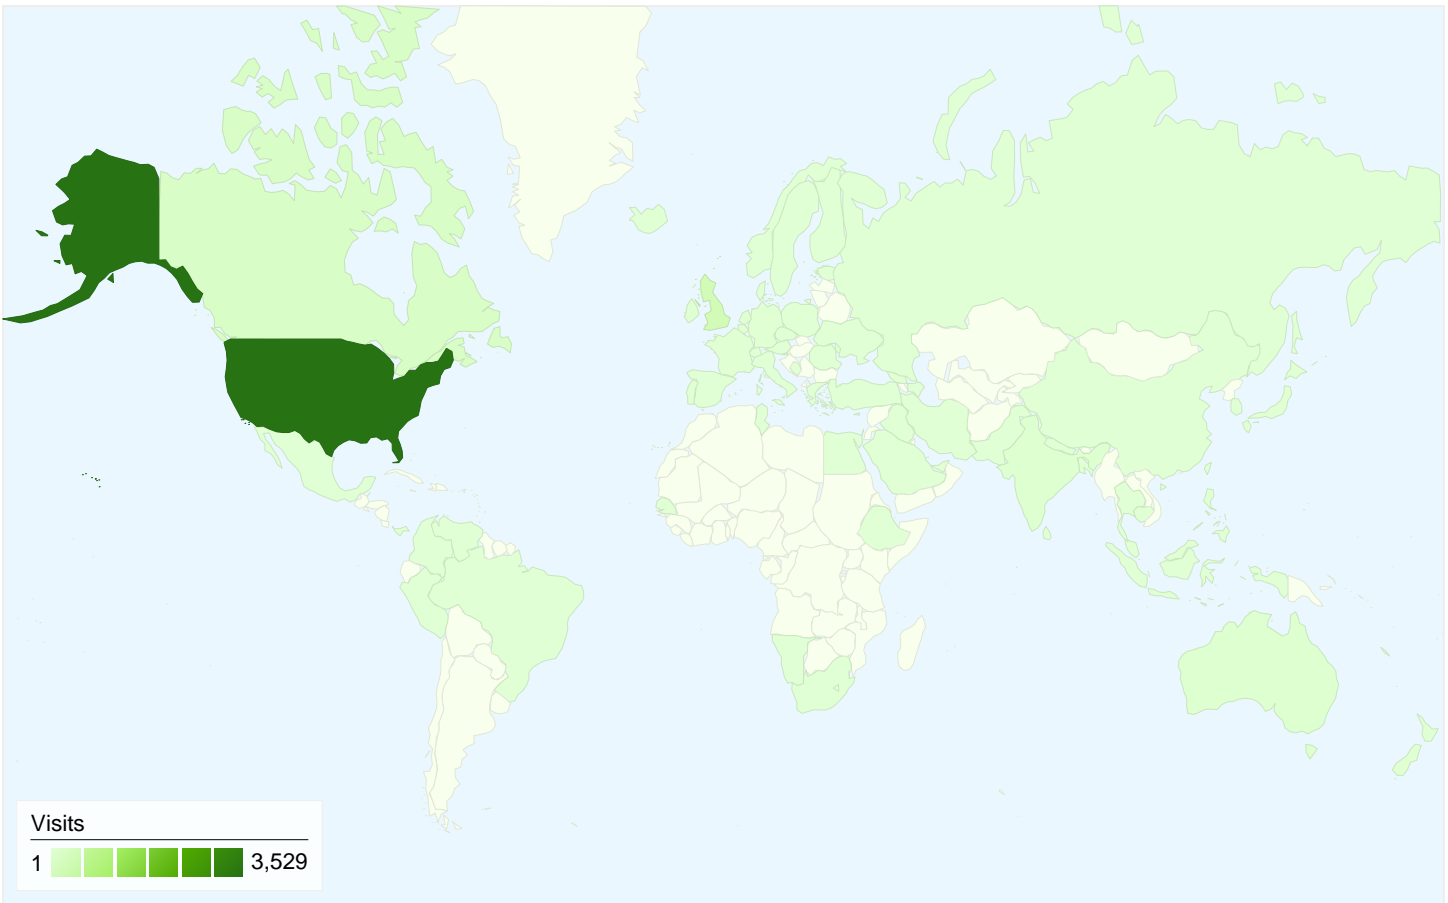

Visitors
3,974

Map Overlay world

Traffic Sources Overview

- **Search Engines**
3,329.00 (72.57%)
- **Direct Traffic**
952.00 (20.75%)
- **Referring Sites**
306.00 (6.67%)

Content Overview

Pages	Pageviews	% Pageviews
/	1,699	20.93%
/content/218649-earthquake-	281	3.46%
/content/218834-vanessa-	224	2.76%
/content/218678-gm-wind-	198	2.44%
/content/98-nsbnewsnet-online-	143	1.76%

All traffic sources sent a total of 4,587 visits

-  20.75% Direct Traffic
-  6.67% Referring Sites
-  72.57% Search Engines

- **Search Engines**
3,329.00 (72.57%)
- **Direct Traffic**
952.00 (20.75%)
- **Referring Sites**
306.00 (6.67%)

Top Traffic Sources

Sources	Visits	% visits	Keywords	Visits	% visits
google (organic)	3,123	68.08%	vanessa george	167	5.02%
(direct) ((none))	952	20.75%	earthquake in indonesia	97	2.91%
news.google.com (referral)	91	1.98%	empire state building	96	2.88%
google (cpc)	64	1.40%	letterman blackmail	83	2.49%
aol (organic)	52	1.13%	(not set)	73	2.19%

4,587 visits came from 86 countries/territories

Site Usage

Country/Territory	Visits	Pages/Visit	Avg. Time on Site	% New Visits	Bounce Rate
Visits 4,587 % of Site Total: 100.00%	Pages/Visit 1.77 Site Avg: 1.77 (0.00%)	Avg. Time on Site 00:01:32 Site Avg: 00:01:32 (0.00%)	% New Visits 79.73% Site Avg: 79.66% (0.08%)	Bounce Rate 71.48% Site Avg: 71.48% (0.00%)	
United States	3,529	1.92	00:01:49	76.03%	69.20%
United Kingdom	299	1.18	00:00:31	98.33%	80.94%
Canada	149	1.20	00:00:21	98.66%	86.58%
(not set)	102	2.39	00:01:52	34.31%	46.08%
Australia	58	1.19	00:00:29	100.00%	74.14%
India	55	1.09	00:00:12	100.00%	85.45%
Ireland	22	1.09	00:00:20	100.00%	77.27%
Singapore	21	1.00	00:00:15	100.00%	85.71%
France	19	1.05	00:00:05	100.00%	84.21%