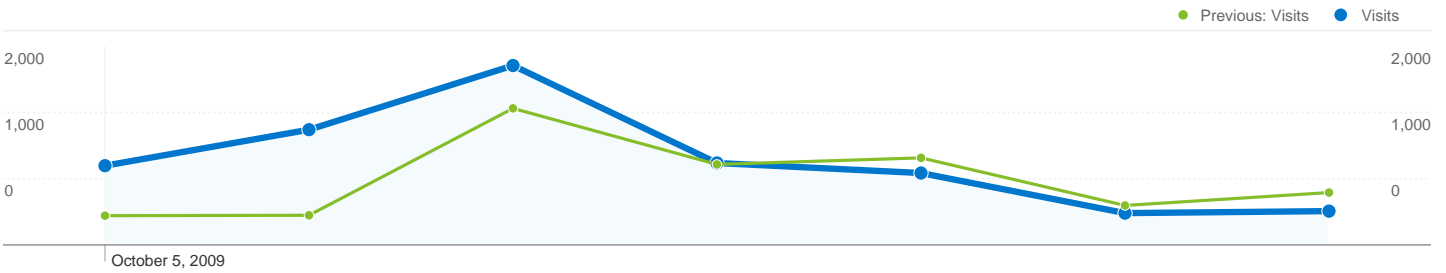

All traffic sources sent a total of 5,983 visits

16.76% Direct Traffic

Previous: 20.75% (-19.23%)

6.13% Referring Sites

Previous: 6.67% (-8.05%)

77.10% Search Engines

Previous: 72.57% (6.24%)

- **Search Engines**
  4,613.00 (77.10%)
- **Direct Traffic**
  1,003.00 (16.76%)
- **Referring Sites**
  367.00 (6.13%)

Top Traffic Sources

Sources	Visits	% visits
google (organic)		
Oct 5, 2009 - Oct 11, 2009	4,421	73.89%
Sep 28, 2009 - Oct 4, 2009	3,123	68.08%
% Change	41.56%	8.53%
(direct) ((none))		
Oct 5, 2009 - Oct 11, 2009	1,003	16.76%
Sep 28, 2009 - Oct 4, 2009	952	20.75%
% Change	5.36%	-19.23%
news.google.com (referral)		
Oct 5, 2009 - Oct 11, 2009	102	1.70%
Sep 28, 2009 - Oct 4, 2009	91	1.98%
% Change	12.09%	-14.07%
yahoo (organic)		
Oct 5, 2009 - Oct 11, 2009	62	1.04%
Sep 28, 2009 - Oct 4, 2009	45	0.98%
% Change	37.78%	5.63%
google (cpc)		

Keywords	Visits	% visits
vanuatu earthquake		
Oct 5, 2009 - Oct 11, 2009	299	6.48%
Sep 28, 2009 - Oct 4, 2009	0	0.00%
% Change	100.00%	100.00%
japan typhoon		
Oct 5, 2009 - Oct 11, 2009	205	4.44%
Sep 28, 2009 - Oct 4, 2009	0	0.00%
% Change	100.00%	100.00%
typhoon japan		
Oct 5, 2009 - Oct 11, 2009	144	3.12%
Sep 28, 2009 - Oct 4, 2009	0	0.00%
% Change	100.00%	100.00%
nasdaq:avct		
Oct 5, 2009 - Oct 11, 2009	137	2.97%
Sep 28, 2009 - Oct 4, 2009	0	0.00%
% Change	100.00%	100.00%
mont vernon nh