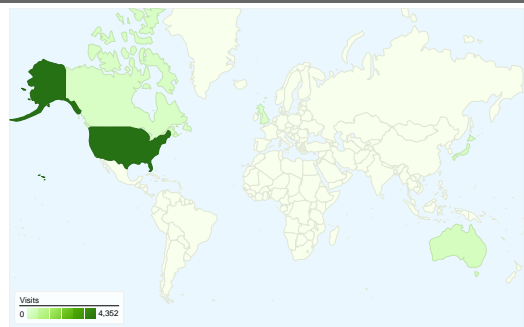

Previous: 00:01:32 (-18.40%)

1.54 Pages/Visit

Previous: 1.77 (-13.00%)

84.10% % New Visits

Previous: 79.66% (5.58%)

Visitors Overview

Visitors
5,356

Map Overlay world

Traffic Sources Overview

- **Search Engines**
4,613.00 (77.10%)
- **Direct Traffic**
1,003.00 (16.76%)
- **Referring Sites**
367.00 (6.13%)

Content Overview		
Pages	Pageviews	% Pageviews
/		
Oct 5, 2009 - Oct 11, 2009	1,516	16.46%
Sep 28, 2009 - Oct 4, 2009	1,699	20.93%
% Change	-10.77%	-21.37%
/content/219388-powerful-earthquake-vanuatu-triggers-warning-		
Oct 5, 2009 - Oct 11, 2009	702	7.62%
Sep 28, 2009 - Oct 4, 2009	0	0.00%
% Change	100.00%	100.00%
/content/219199-emerson-electric-acquire-avocent-12-billion-		
Oct 5, 2009 - Oct 11, 2009	603	6.55%
Sep 28, 2009 - Oct 4, 2009	0	0.00%
% Change	100.00%	100.00%
/content/219290-japan-alert-typhoon-nears-aljazeera.net		
Oct 5, 2009 - Oct 11, 2009	529	5.74%
Sep 28, 2009 - Oct 4, 2009	0	0.00%
% Change	100.00%	100.00%
/content/219230-shock-spreads-through-schools-after-mont-		
Oct 5, 2009 - Oct 11, 2009	308	3.34%
Sep 28, 2009 - Oct 4, 2009	0	0.00%
% Change	100.00%	100.00%

5,356 people visited this site

5,983 Visits

Previous: 4,587 (30.43%)

5,356 Absolute Unique Visitors

Previous: 3,974 (34.78%)

9,213 Pageviews

Previous: 8,119 (13.47%)

1.54 Average Pageviews

All traffic sources sent a total of 5,983 visits

16.76% Direct Traffic

Previous: 20.75% (-19.23%)

6.13% Referring Sites

Previous: 6.67% (-8.05%)

77.10% Search Engines

Previous: 72.57% (6.24%)

- **Search Engines**
4,613.00 (77.10%)
- **Direct Traffic**
1,003.00 (16.76%)
- **Referring Sites**
367.00 (6.13%)