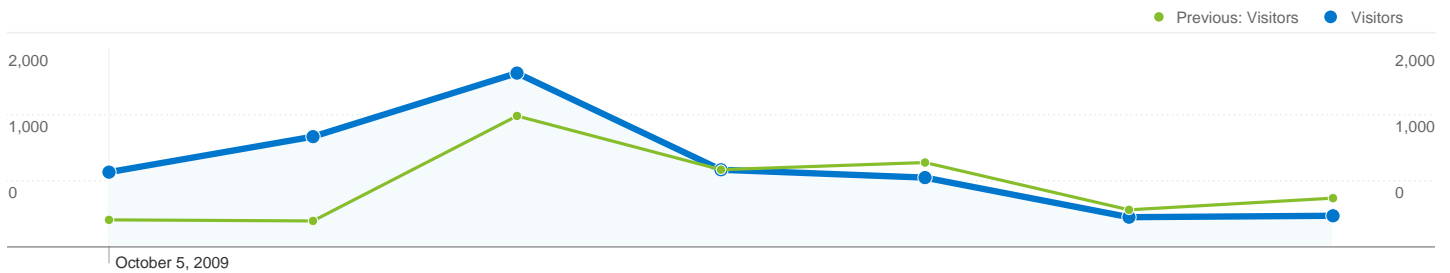

Site Usage

5,983 Visits

Previous: 4,587 (30.43%)

72.74% Bounce Rate

Previous: 71.48% (1.76%)

9,213 Pageviews

Previous: 8,119 (13.47%)

00:01:15 Avg. Time on Site

Previous: 00:01:32 (-18.40%)

1.54 Pages/Visit

Previous: 1.77 (-13.00%)

84.10% % New Visits

Previous: 79.66% (5.58%)

Visitors Overview

Visitors
5,356

Map Overlay world

5,356 people visited this site

5,983 Visits

Previous: 4,587 (30.43%)

5,356 Absolute Unique Visitors

Previous: 3,974 (34.78%)

9,213 Pageviews

Previous: 8,119 (13.47%)

1.54 Average Pageviews

1 - 10 of 125

Pages on this site were viewed a total of 9,213 times

9,213 Pageviews

Previous: 8,119 (13.47%)

7,553 Unique Views

Previous: 6,419 (17.67%)

72.76% Bounce Rate

Previous: 71.50% (1.77%)