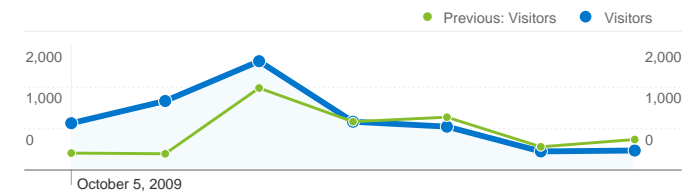

Site Usage

5,983 Visits

Previous: 4,587 (30.43%)

72.74% Bounce Rate

Previous: 71.48% (1.76%)

9,213 Pageviews

Previous: 8,119 (13.47%)

00:01:15 Avg. Time on Site

Previous: 00:01:32 (-18.40%)

1.54 Pages/Visit

Previous: 1.77 (-13.00%)

84.10% % New Visits

Previous: 79.66% (5.58%)

Visitors Overview

Visitors
5,356

Map Overlay world

5,356 people visited this site

5,983 Visits

Previous: 4,587 (30.43%)

5,356 Absolute Unique Visitors

Previous: 3,974 (34.78%)

9,213 Pageviews

Previous: 8,119 (13.47%)

1.54 Average Pageviews

1 - 10 of 125

Pages on this site were viewed a total of 9,213 times

9,213 Pageviews

Previous: 8,119 (13.47%)

7,553 Unique Views

Previous: 6,419 (17.67%)

72.76% Bounce Rate

Previous: 71.50% (1.77%)